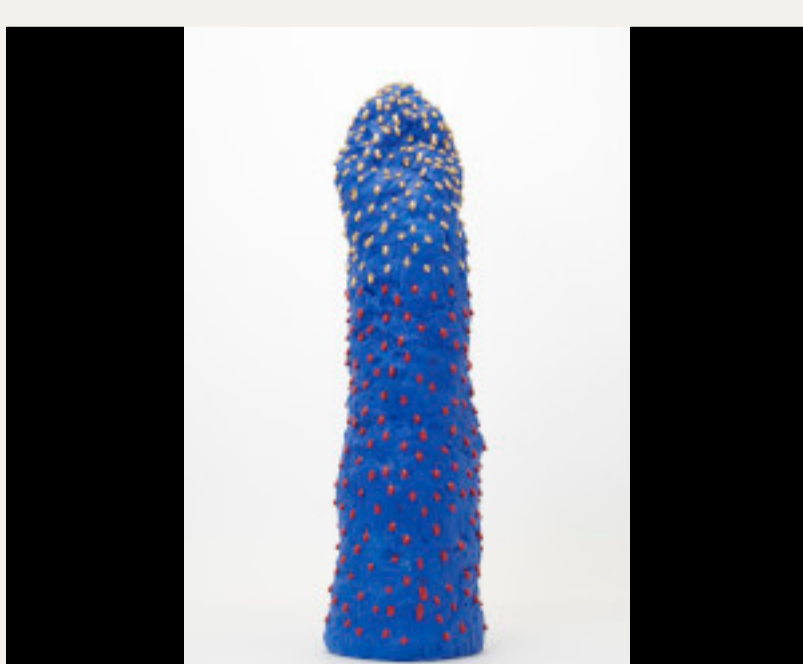

Takuro Kuwata
Untitled, 2015
2015 (LI.2020.2)