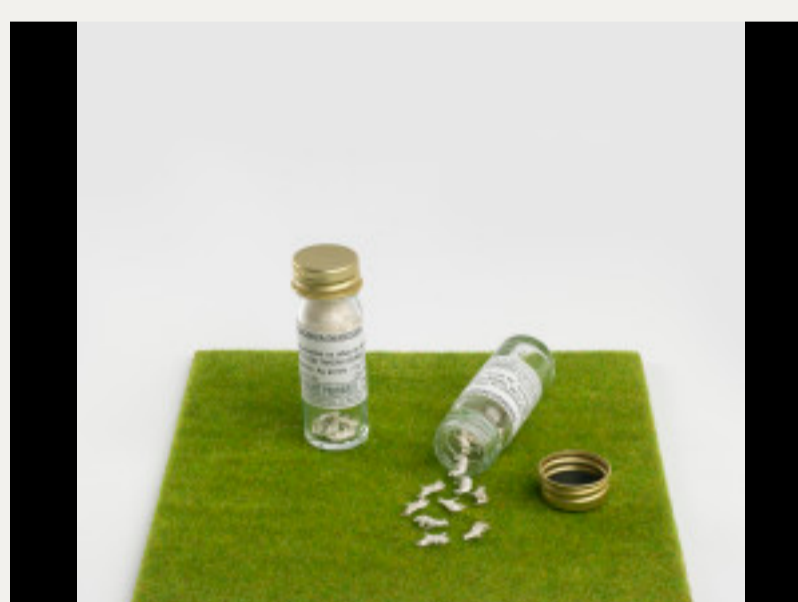

Laura Potter
How To Make A Commercial, Part I: "Cliche" ...
1998 (J255)